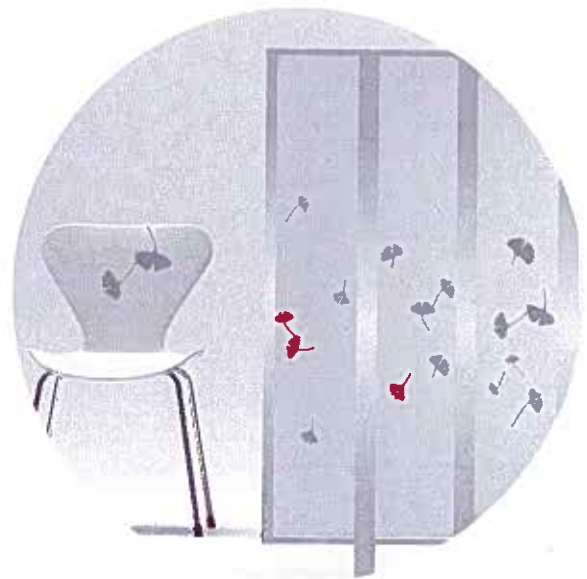

Dividing rooms flexibly. Protecting privacy

NEW

ropimex®

Folding wall RFW

ropimex®-Folding wall RFW

RFW in old people's home

Opaque 360° hinges.

Folds up to save space

ropimex®-Folding wall

Can be used flexibly as a screen or partition in a hospital or care facility

Benefits :

- The Plexiglas panels are opaque and yet translucent, and create a friendly atmosphere.
- The folding wall folds up to save space and can be returned to use in seconds.
- Screening lengths of up to 3m available
- Range of heights available, leaf width : 30 cm
- Opaque 360° hinges.
- Construction elements made of high-quality materials, including anodised aluminium and scratch-proof Plexiglas
- Easy-to-clean surfaces
- Disinfectant-resistant
- Completely stable and impact-resistant, and extremely long-lasting
- Flame-resistant
- Customised leaf design to customer specification, motif can be changed if desired, even years later.