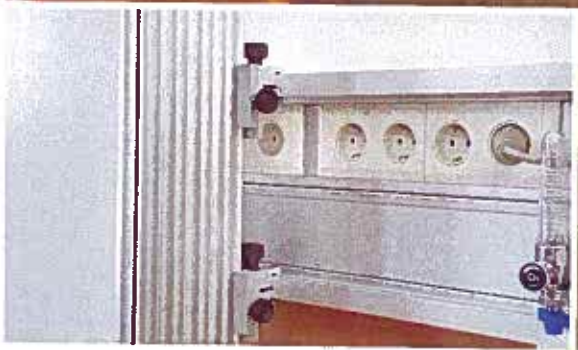

ropimex®-Folding wall

Can be used flexibly as a screen or partition in a hospital or care facility

Benefits :

- The Plexiglas panels are opaque and yet translucent, and create a friendly atmosphere.
- The folding wall folds up to save space and can be returned to use in seconds.
- Screening lengths of up to 3m available
- Range of heights available, leaf width : 30 cm
- Opaque 360° hinges.
- Construction elements made of high-quality materials, including anodised aluminium and scratch-proof Plexiglas
- Easy-to-clean surfaces
- Disinfectant-resistant
- Completely stable and impact-resistant, and extremely long-lasting
- Flame-resistant
- Customised leaf design to customer specification, motif can be changed if desired, even years later.