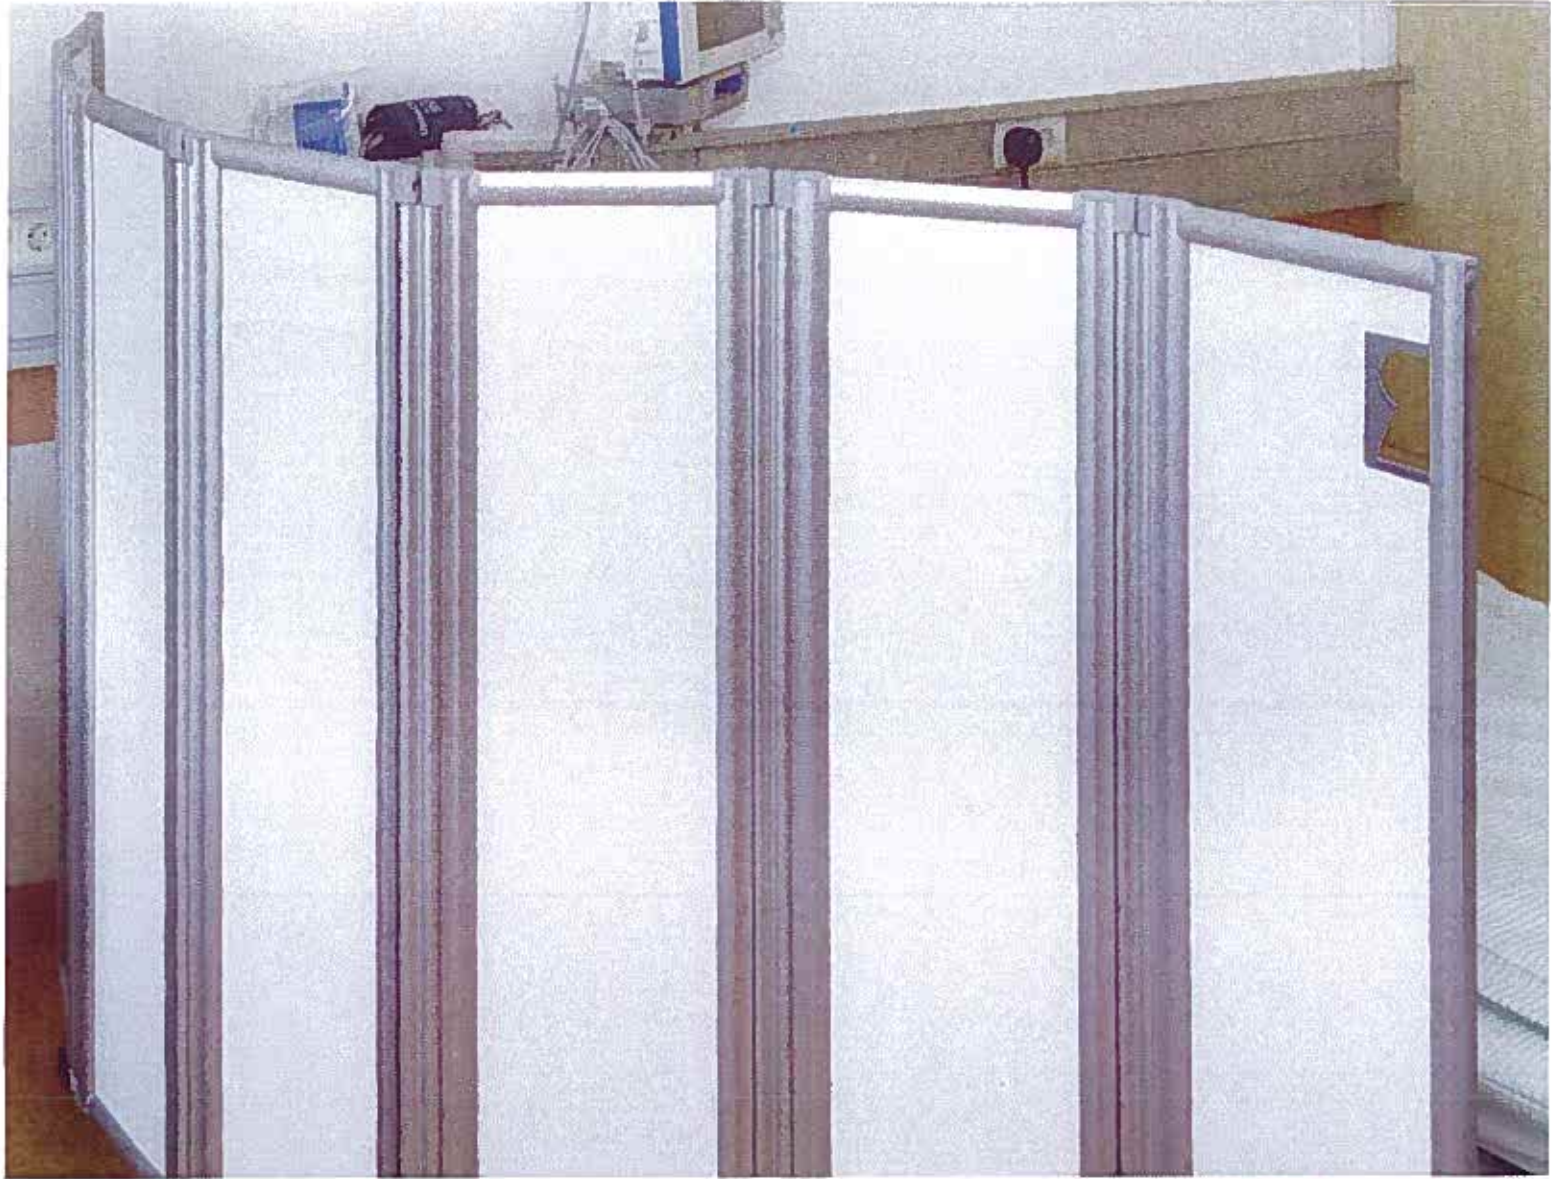

ROPIMEX R. OPEL GmbH
Bildstocker Str. 12 · D-66538 Neunkirchen · Tel. +49 6821 9 12 77-0
Fax +49 6821 9 12 77-99 · info@ropimex.com · www.ropimex.com

ropimex®

Universal screen systems
Flame retardant textiles