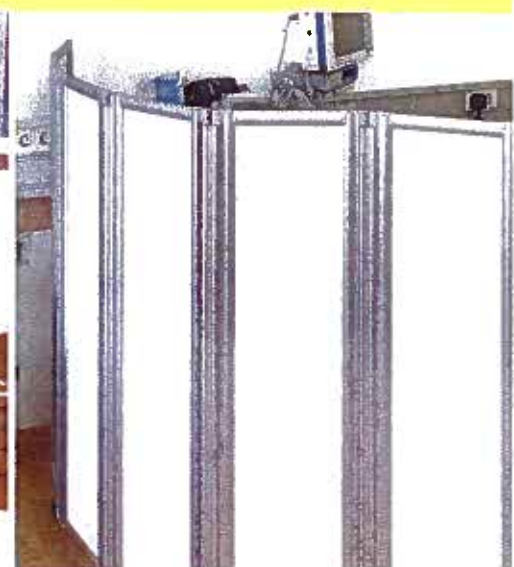

Dividing rooms flexibly. Protecting privacy

NEW

ropimex®

Folding wall RFW

ropimex®-Folding wall RFW

RFW in old people's home

Opaque 360° hinges.

Folds up to save space

ropimex®-Folding wall

Can be used flexibly as a screen or partition in a hospital or care facility

Benefits :

- The Plexiglas panels are opaque and yet translucent, and create a friendly atmosphere.
- The folding wall folds up to save space and can be returned to use in seconds.
- Screening lengths of up to 3m available
- Range of heights available, leaf width : 30 cm
- Opaque 360° hinges.
- Construction elements made of high-quality materials, including anodised aluminium and scratch-proof Plexiglas
- Easy-to-clean surfaces
- Disinfectant-resistant
- Completely stable and impact-resistant, and extremely long-lasting
- Flame-resistant
- Customised leaf design to customer specification, motif can be changed if desired, even years later.